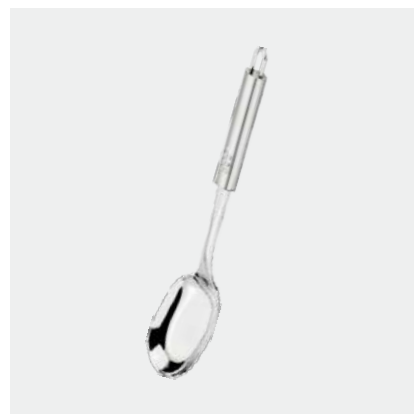

## Cookit Range Gadgets

**MCB05** Pizza cutter

**MDL12** Skimmer

**MDS12** Perforated spoon

**MSSS10** Salad spoon

**MST12** Slotted turner

**MWC58** Pastry cutter

**MFL10** Sauce ladle

**MLSL10** Soup ladle (cap. 0.ltr)

**MLSS12** Serving spoon

**MCO02** Can opener

**MEB02** Potato peeler

**MEB04** Can/Bottle opener

**MMSS10** Serving spoon

**MPF03** Potato fork

**MPP40** Potato masher