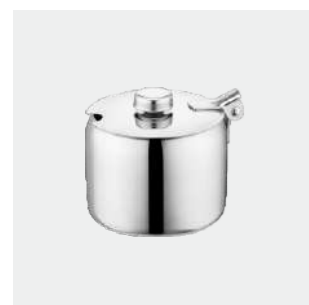

Teapot

M11222P 0.25ltr / 7fl.oz, with hinged lid
M11122P 0.3ltr / 10fl.oz, with hinged lid