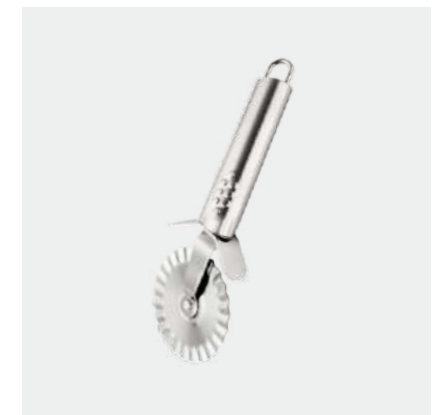

## Cookit Range Gadgets

**MCB05** Pizza cutter

**MDL12** Skimmer

**MDS12** Perforated spoon

**MSSS10** Salad spoon

**MST12** Slotted turner

**MWC58** Pastry cutter

**MFL10** Sauce ladle