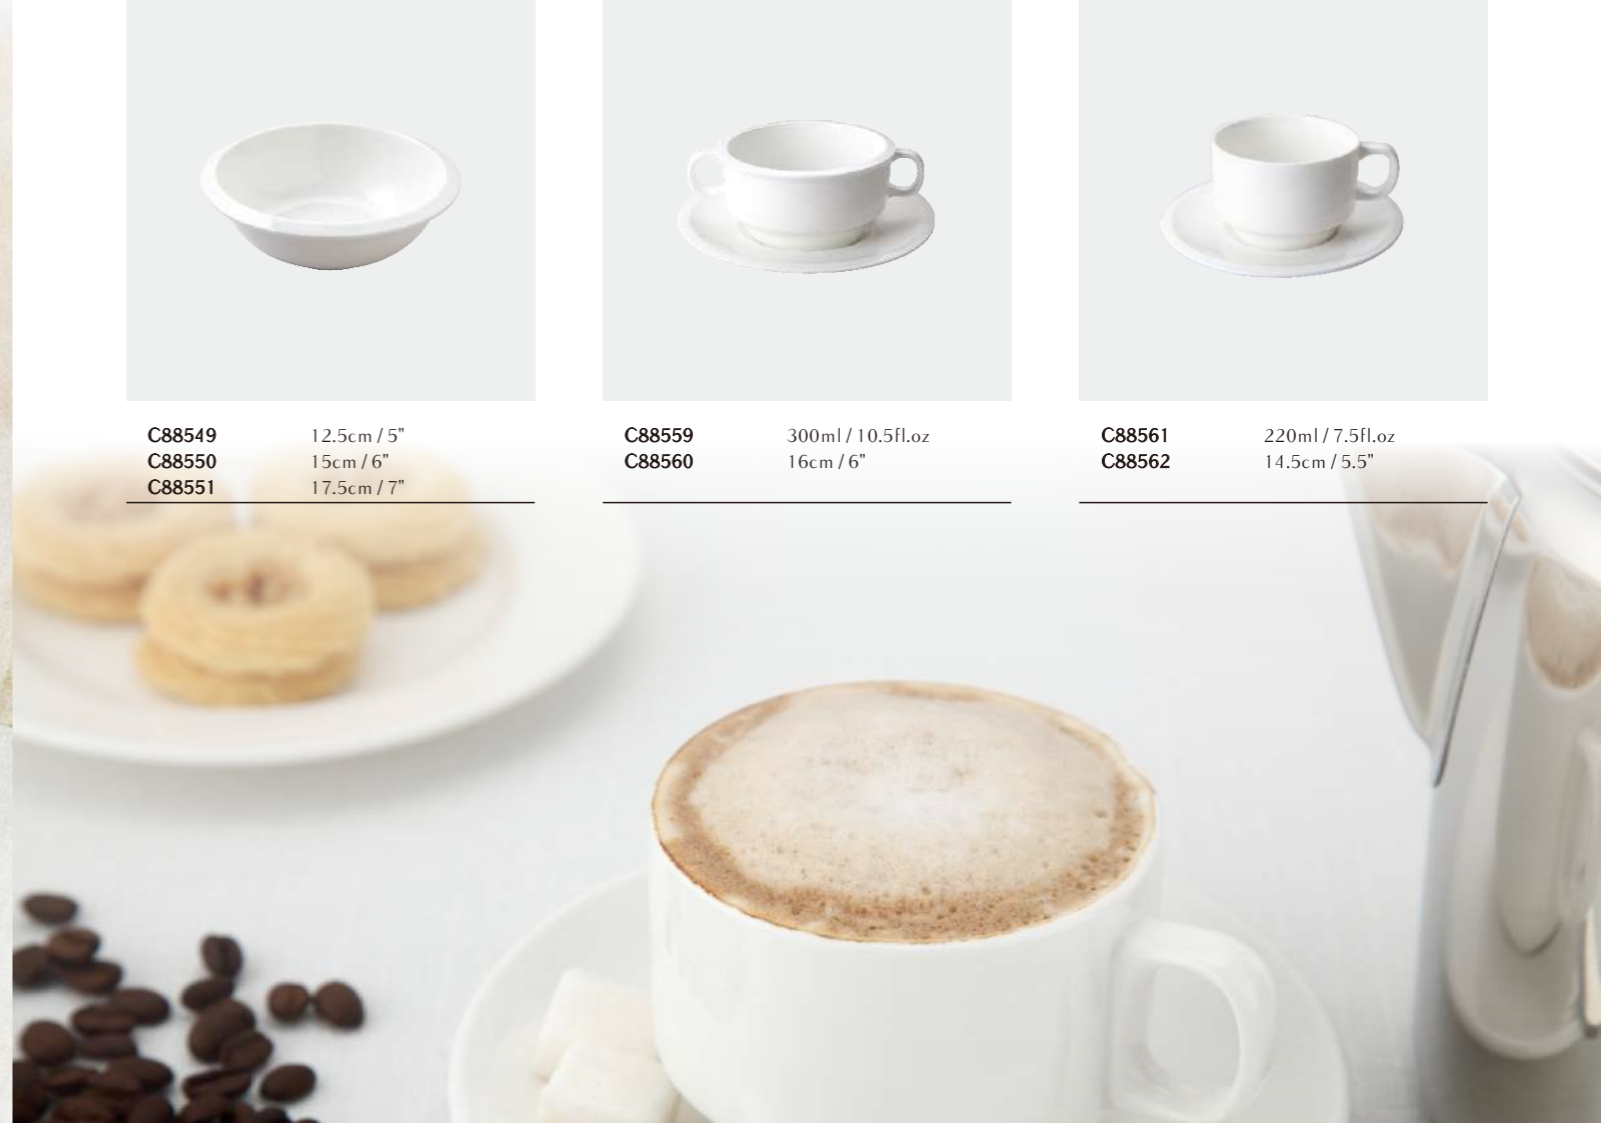

Gravy Boat & Saucer

- **C88043** Boat - 170ml / 6fl.oz
- **C88133** Saucer - 17.5cm / 7"
- **C88044** Boat - 250ml / 8.5fl.oz
- **C88134** Saucer - 20cm / 8"

Salt & Pepper Shaker

- **C88065** Salt shaker, 8.5cm / 3.5"
- **C88066** Pepper shaker, 8.5cm / 3.5"
- **C88191** Salt and Pepper Shaker Set

Ramekin

- **C88109** Dia. 6.5 x 2.5cm / 2.5 x 1"
- **C88087** Dia. 8.5 x 3.5cm / 3.5 x 1.5"
- **C88110** Dia. 9.8 x 4cm / 4 x 1.5"
- **C88081** Dia. 11 x 5cm / 4 x 2"

Chopstick Rest

- **C88401** 6cm / 2.5"

Spoon Rest

- **C88192** 21.5cm / 8.5"

Spoon

- **C88405** 13.5cm / 5"

Ashtray

- **C88064** Dia. 10 x 3cm / 4 x 1"

Smart-Edge Series

- Vitrified tableware complying with BS4034:1990 standard, fired at a high temperature to ensure strength and durability.
- All Orion pieces have strengthened edges for less breakage. Smart-Edge series in Orion Tableware enables you to see the sturdiness.
- Dishwasher, Microwave and Oven Safe.

Plate

C88534	15.5cm / 6.25"	C88539	28cm / 11"
C88535	18cm / 7.25"	C88540	30cm / 12"
C88536	21cm / 8.25"	C88541	33cm / 13"
C88537	23cm / 9.25"	C88542	40.5cm / 16"
C88538	26cm / 10.25"		

Oval Plate

- **C88544** 31.5cm / 12.5"
- **C88545** 36.5cm / 14.5"

Rectangular Plate

- **C88555** 35.5cm / 14"

Bowl

- **C88549** 12.5cm / 5"
- **C88550** 15cm / 6"
- **C88551** 17.5cm / 7"

Soup Bowl & Saucer

- **C88559** 300ml / 10.5fl.oz
- **C88560** 16cm / 6"

Coffee Cup & Saucer

- **C88561** 220ml / 7.5fl.oz
- **C88562** 14.5cm / 5.5"