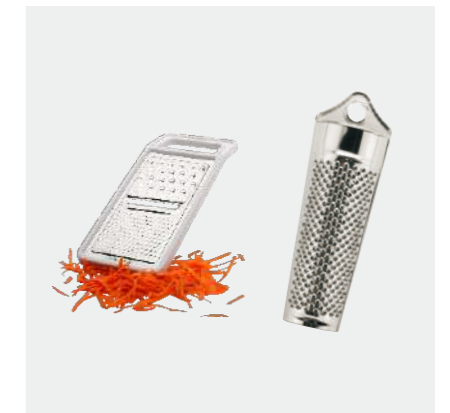

M2081W 25cm / 10", 3-way
S.S.
M9202