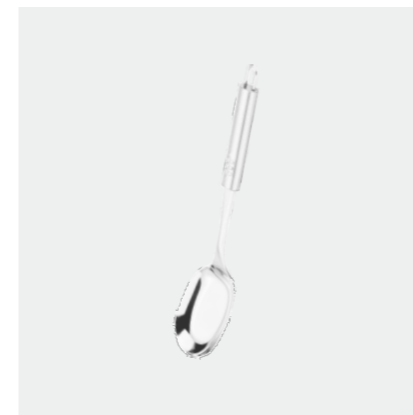

## Cookit Range Gadgets

**MCB05** Pizza cutter

**MDL12** Skimmer

**MDS12** Perforated spoon

**MSSS10** Salad spoon

**MST12** Slotted turner

**MWC58** Pastry cutter

**MFL10** Sauce ladle