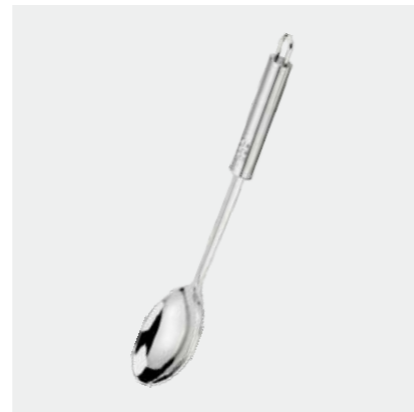

## Cookit Range Gadgets

**MCB05** Pizza cutter

**MDL12** Skimmer

**MDS12** Perforated spoon

**MSSS10** Salad spoon

**MST12** Slotted turner

**MWC58** Pastry cutter

**MFL10** Sauce ladle

**MLSL10** Soup ladle (cap. 0.ltr)

**MLSS12** Serving spoon

**MCO02** Can opener

**MEB02** Potato peeler

**MEB04** Can/Bottle opener

**MMSS10** Serving spoon

**MPF03** Potato fork

**MPP40** Potato masher