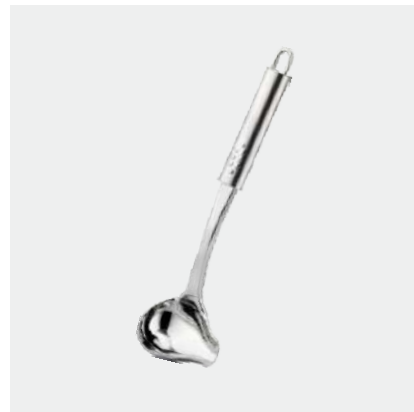

## Cookit Range Gadgets

**MCB05** Pizza cutter

**MDL12** Skimmer

**MDS12** Perforated spoon

**MSSS10** Salad spoon

**MST12** Slotted turner

**MWC58** Pastry cutter

**MFL10** Sauce ladle

**MLSL10** Soup ladle (cap. 0.ltr)

**MLSS12** Serving spoon

**MCO02** Can opener

**MEB02** Potato peeler

**MEB04** Can/Bottle opener

**MMSS10** Serving spoon

**MPF03** Potato fork

**MPP40** Potato masher