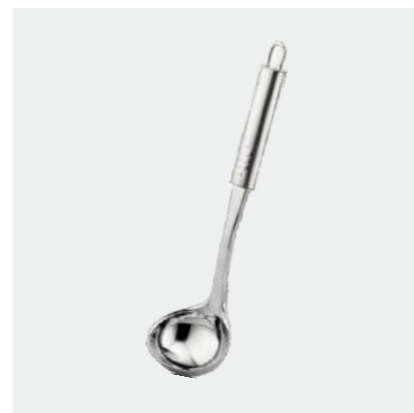

**MLSL10** Soup ladle (cap. 0.ltr)

**MLSS12** Serving spoon

**MCO02** Can opener

**MEB02** Potato peeler

**MEB04** Can/Bottle opener

**MMSS10** Serving spoon

**MPF03** Potato fork

**MPP40** Potato masher

**MEB09** Apple corer

**MEB10** Garlic press

**MEB16** Grapefruit knife

**MSES10** Rice spoon

**MSF15** Meat fork

**MSSL10** Soup ladle (cap. 0.06ltr)

**MEB24** Melon baller

**MFK12** Paring knife