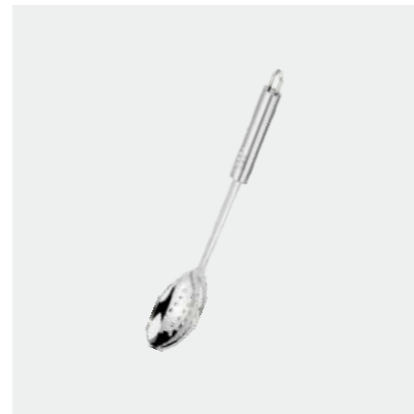

## Cookit Range Gadgets

**MCB05** Pizza cutter

**MDL12** Skimmer

**MDS12** Perforated spoon

**MSSS10** Salad spoon

**MST12** Slotted turner

**MWC58** Pastry cutter

**MFL10** Sauce ladle